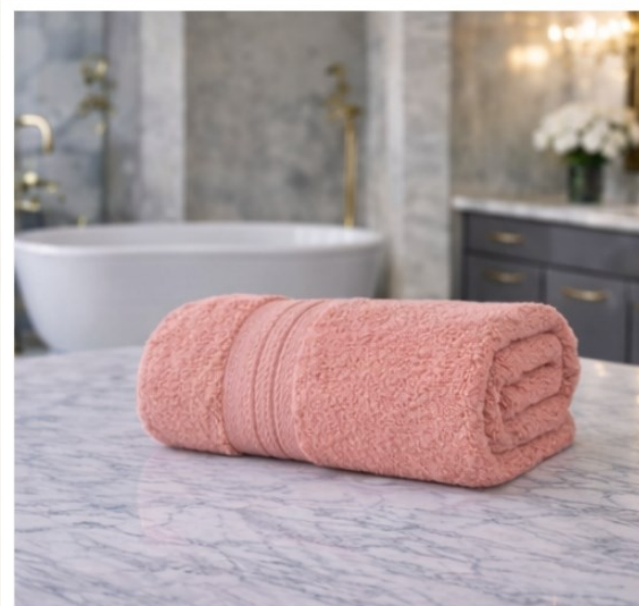

Palo de Rosa